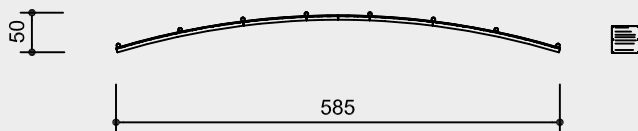

© Richter Spielgeräte GmbH 02/24

The melodic fence consists of handrail, frame and sound tubes. Running a hammer or a stick over the metal rods of the melodic fence creates the tune of a song. In non-public areas the suspension can be done with cables instead of a screw. The length of the fence can be varied depending on the melody or the required space.

**Melodic Fence „Hänschen Klein“
Melodic Fence „Frère Jacques“**

10.58000

10.58100

Design W. Graubner

Order No. 10.58000
Melodic Fence „Hänschen Klein“
 with 49 notes

Safety distance →
 Device dimensions —●—
 Functional distance —|—

Order No. 10.58100
Melodic Fence „Frère Jacques“
 with 32 notes

Scale 1:100

Technical information

Equipment made of stainless steel

Ground anchor

All parts used for anchoring to the ground are made of hot-dip galvanised steel or stainless steel

For more detailed explanation of the quality characteristics see price list.

Sound tubes made of V2A, tuned and arranged for the respective melody, suspended on rubber bearings, tensioned with VA ropes