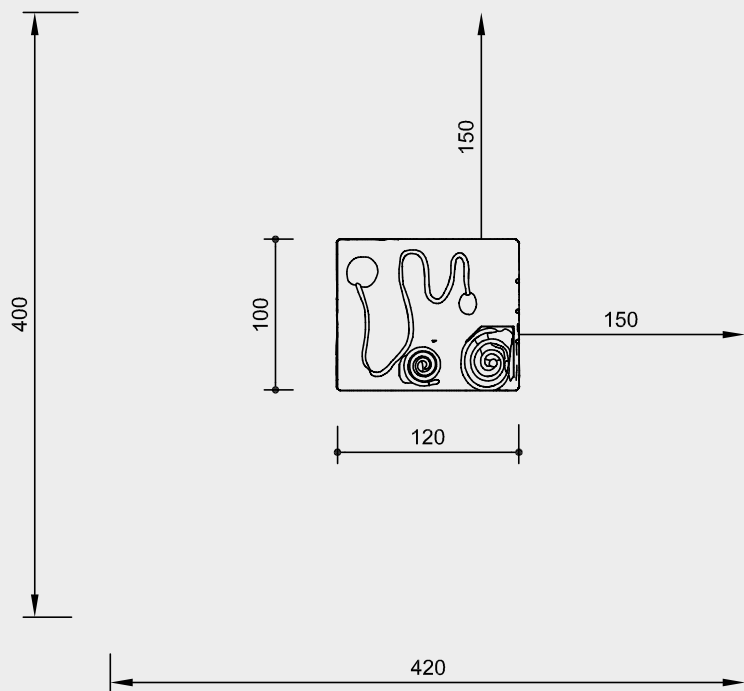

**Barrier-free**

- Independent play
- If subsurfacing allows access

8.11000

8.11100

8.11200

**Order No. 8.11200**  
**Big Sandstone Marble Run Samuba**

Safety distance →  
 Device dimensions —●—  
 Functional distance —|—

Scale 1:50

Safety check according to DIN EN 1176

**Components**

- 1 Sandstone marble run on a pallet
- 1 Bag of wooden marbles (Ø 35 mm) as a starter kit

**Installation information**

Surfacing requirements: firm and level corresponding to a fall height of ≤ 1.00 m (please refer to price list for more detailed information)

|        |        |
|--------|--------|
| Length | 0.80 m |
| Width  | 0.60 m |
| Height | 0.60 m |
| Weight | 600 kg |

**Order No. 8.11100**

**Middle Sandstone marble run**

|        |         |
|--------|---------|
| Length | 1.00 m  |
| Width  | 0.80 m  |
| Height | 0.80 m  |
| Weight | 1300 kg |

**Order No. 8.11200**

**Big Sandstone marble run**

|        |         |
|--------|---------|
| Length | 1.20 m  |
| Width  | 1.00 m  |
| Height | 0.80 m  |
| Weight | 2000 kg |

Modular construction is also possible, i.e., the different sizes can be extended individually.