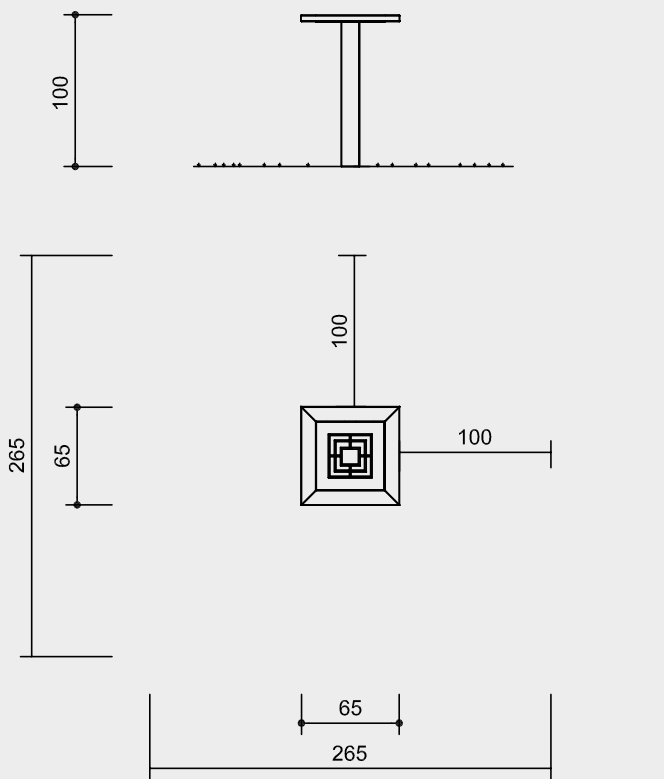

Scale 1:50

Safety check according to DIN EN 1176

Technical information

Equipment made of stainless steel, glass-bead blasted

Ground anchor

All parts used for anchoring to the ground are made of hot-dip galvanised steel or stainless steel

For more detailed explanation of the quality characteristics see price list.

Seating surfaces made of polyoxymethylene (POM-C), standard colour black

Order No. 9.11000 / 9.11010

Order No. 9.14000 / 9.14010

Playing surface made of POM

Playing pieces made of stainless steel / POM

Order No. 9.12000 / 9.12010

Playing surface made of marble

Playing pieces not included in delivery

Dimensions

(small deviations possible)

Order No. 9.11000 / 9.12000 / 9.14000

Height of table 0.80 m

Overall width 1.60 m

Overall length 1.60 m

Width of table 0.65 m

Length of table 0.65 m

Seat height 0.50 m

Weight 60 kg

Order No. 9.11010 / 9.12010 / 9.14010

Height 1.00 m

Width 0.65 m

Length 0.65 m

Weight 31 kg

Components

Order No. 9.11000 / 9.14000

1 Table with non-removable pieces and 4 seats

Order No. 9.12000

1 Table and 4 seats (playing pieces not included in delivery)

Order No. 9.11010 / 9.14010

1 Table with non-removable playing pieces

Order No. 9.12010

1 Table (pieces not included in delivery)

Installation information

No Surfacing requirements

Foundations

Order No. 9.11000 / 9.12000 / 9.14000

without foundation, fixation with bolts

Order No. 9.11010 / 9.12010 / 9.14010

1 item 50 x 50 x 40 cm

Excavation depth 60 cm, fixation with bolts

Attention:

Exact measurements may vary; for all installation dimensions refer to current assembly instructions.

Technical changes reserved.