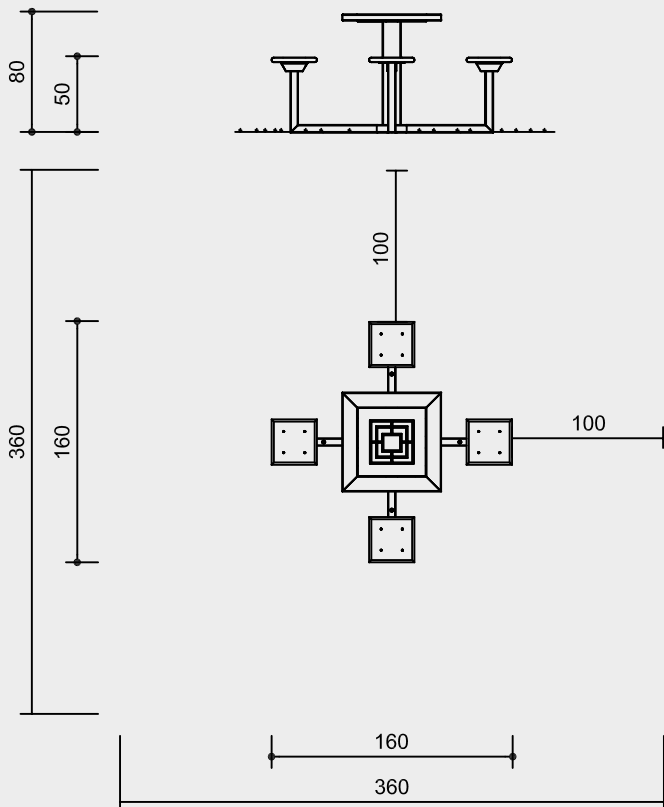

9.12000

9.12010

9.14000

9.14010

**Order No. 9.11000 Catch me if you can – Game**  
**Order No. 9.12000 Chess Game**  
**Order No. 9.14000 Nine Men's Morris Game**

Safety distance   
 Device dimensions   
 Functional distance 

**Dimensions**

(small deviations possible)

**Order No. 9.11000 / 9.12000 / 9.14000**

Height of table 0.80 m

Overall width 1.60 m

Overall length 1.60 m

Width of table 0.65 m

Length of table 0.65 m

Seat height 0.50 m

Weight 60 kg

**Order No. 9.11010 / 9.12010 / 9.14010**

Height 1.00 m

Width 0.65 m

Length 0.65 m

Weight 31 kg

**Components**

**Order No. 9.11010 / 9.12010 / 9.14010**

1 item 50 x 50 x 40 cm

Excavation depth 60 cm, fixation with bolts

**Attention:**

**Exact measurements may vary; for all installation dimensions refer to current assembly instructions.**